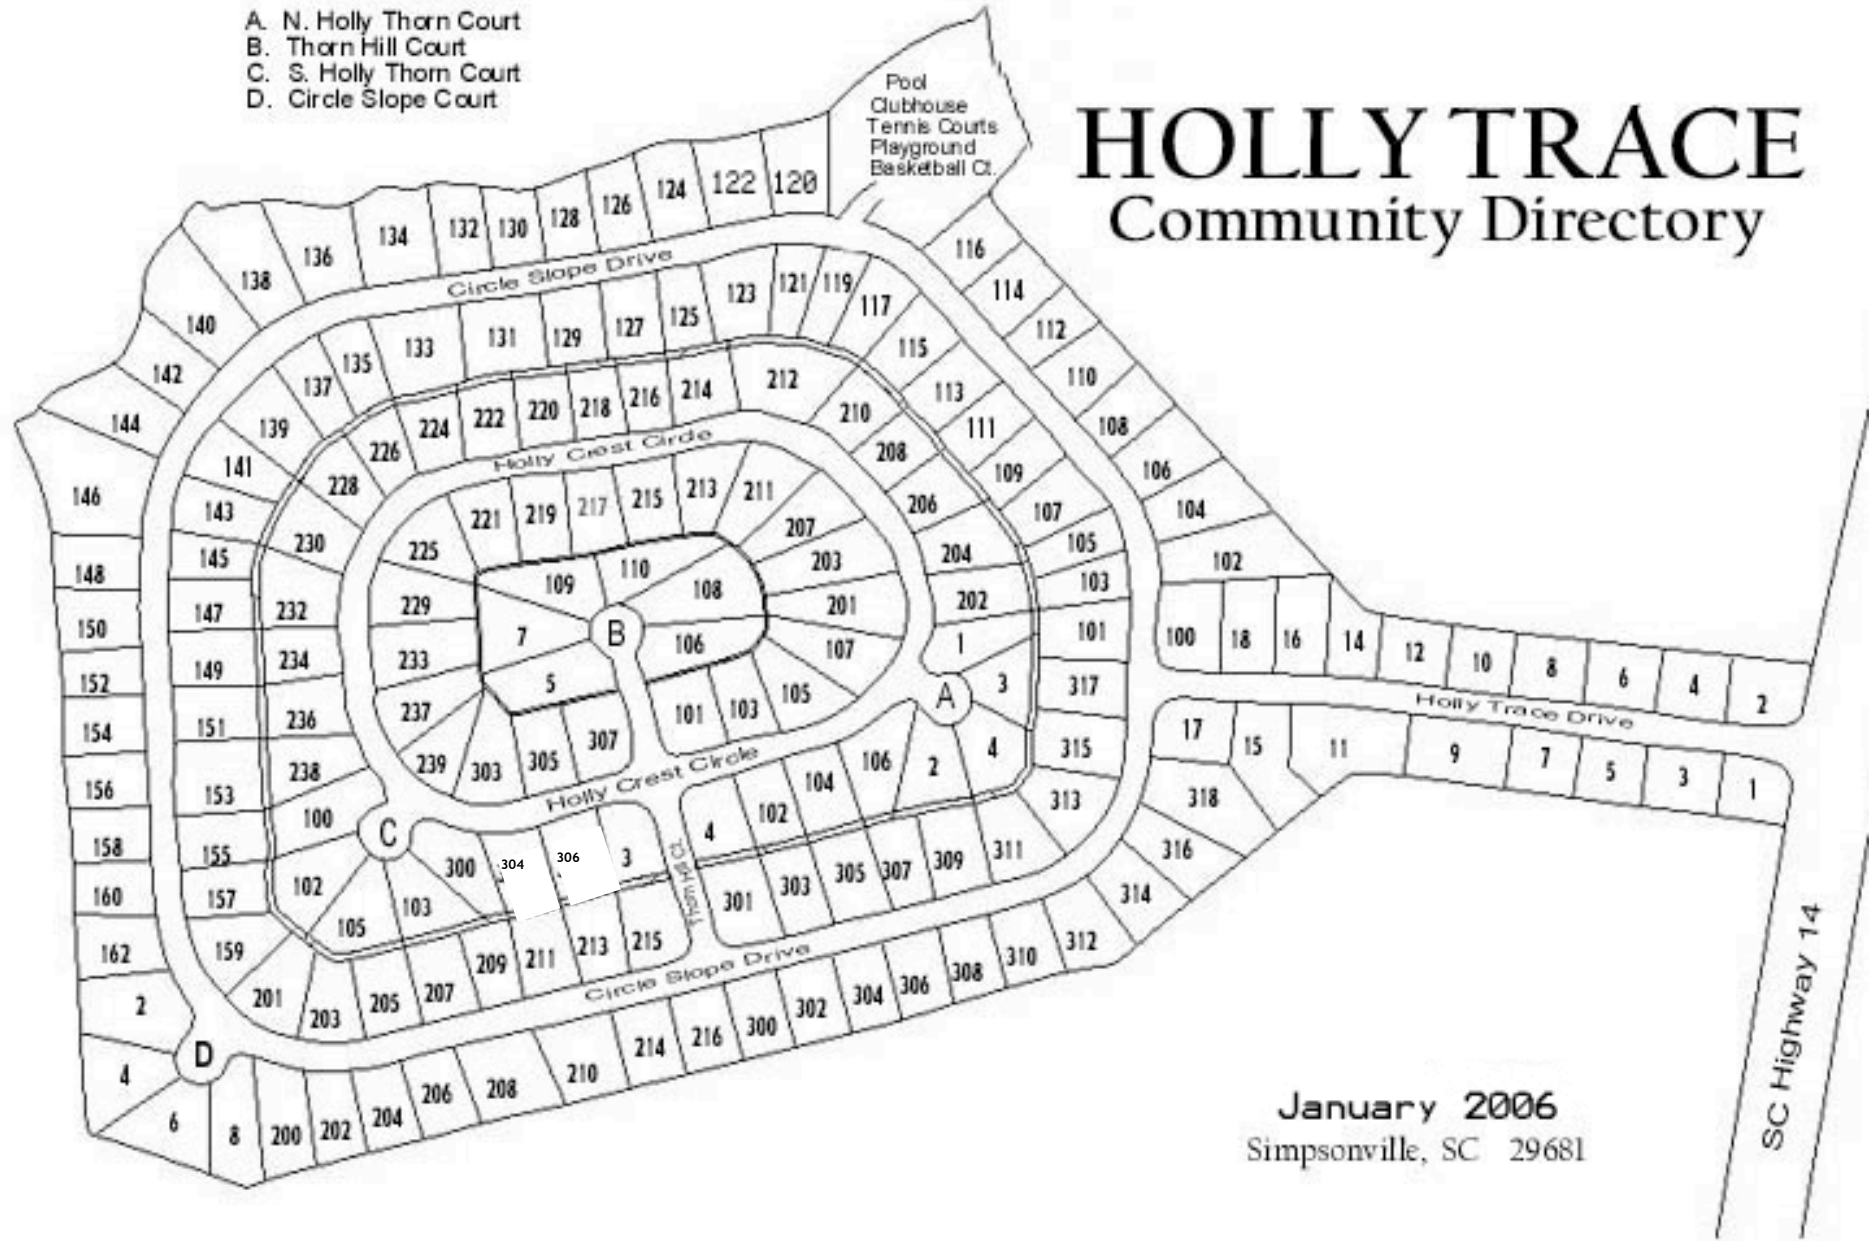

- A. N. Holly Thorn Court
- B. Thorn Hill Court
- C. S. Holly Thorn Court
- D. Circle Slope Court

Pool
Clubhouse
Tennis Courts
Playground
Basketball Ct.

HOLLY TRACE

Community Directory

January 2006
Simpsonville, SC 29681

SC Highway 14